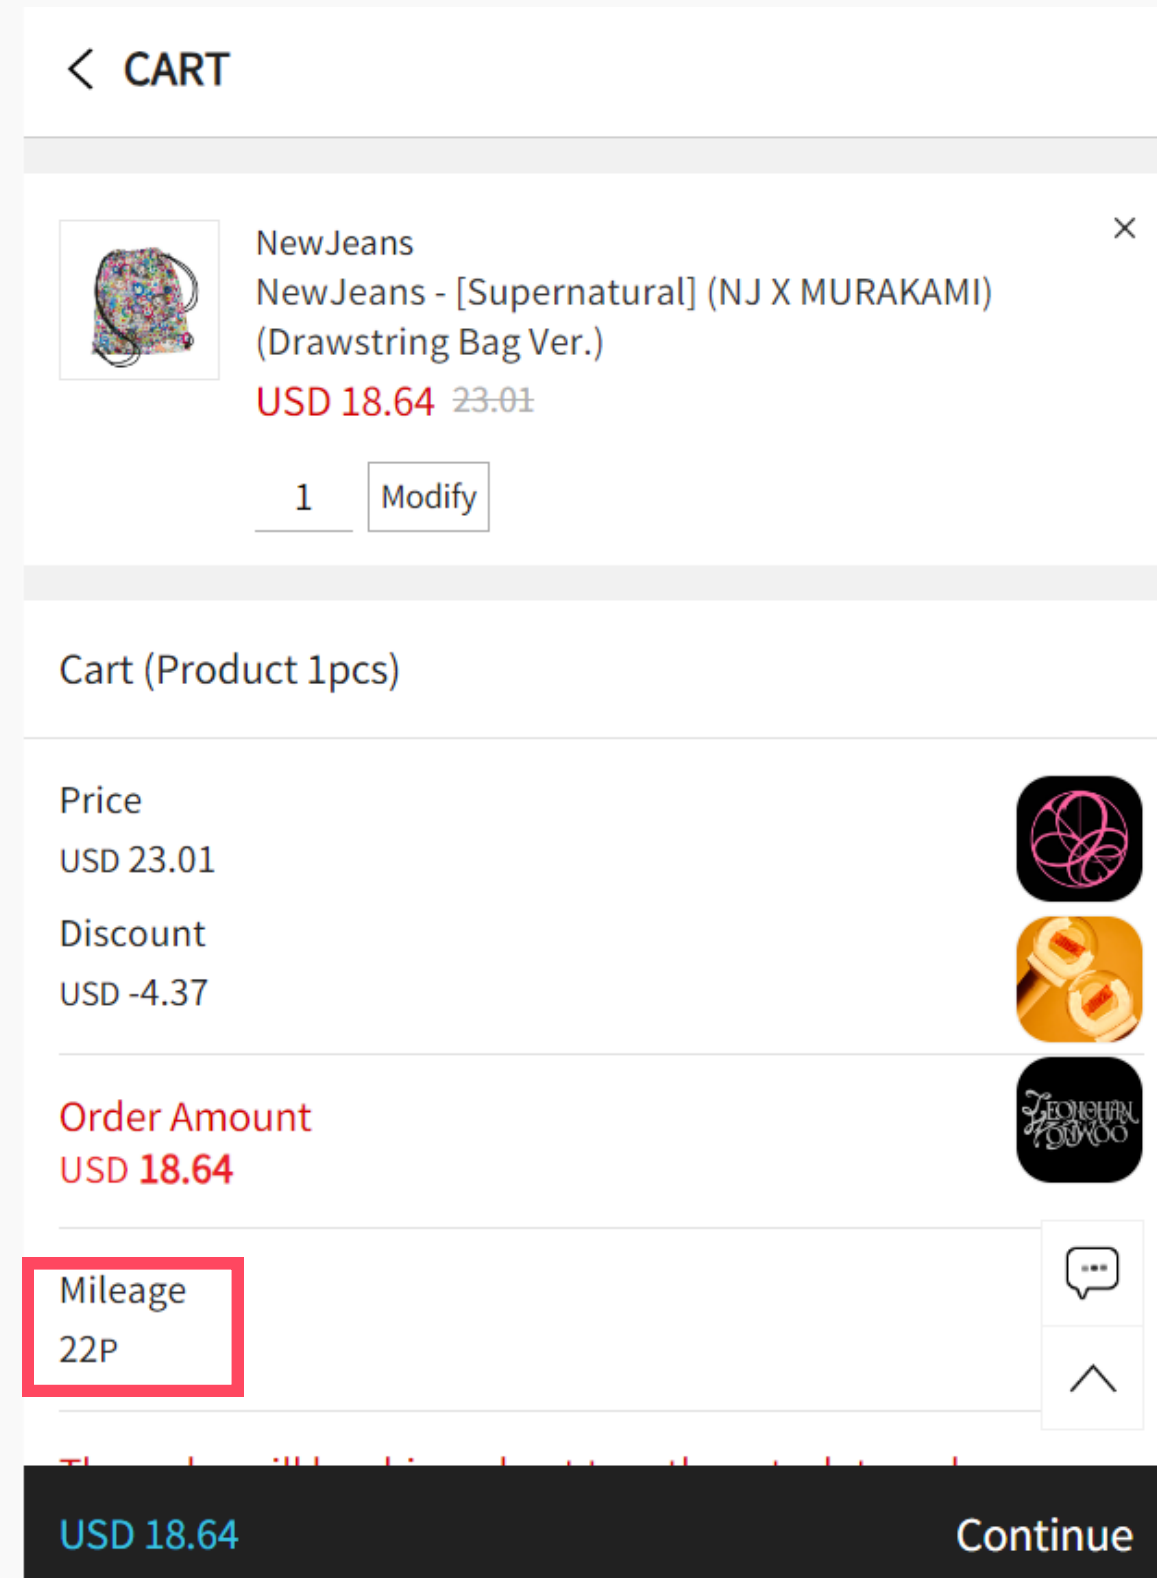

How to buy Product

Ktown4u

1. Click the product.

2. Click the Cart button

3. Check the quantity and click the Cart button.

4. If you want to continue shopping, click the Shopping button. If you want to purchase immediately, click the Cart button.

5. When you click the Cart button, a screen like the one on the right will appear.

*"Mileage 22P" is the amount you will receive for purchasing the item.
(It will be credited in Korean 22 Korea Won, not in 22dollars.)