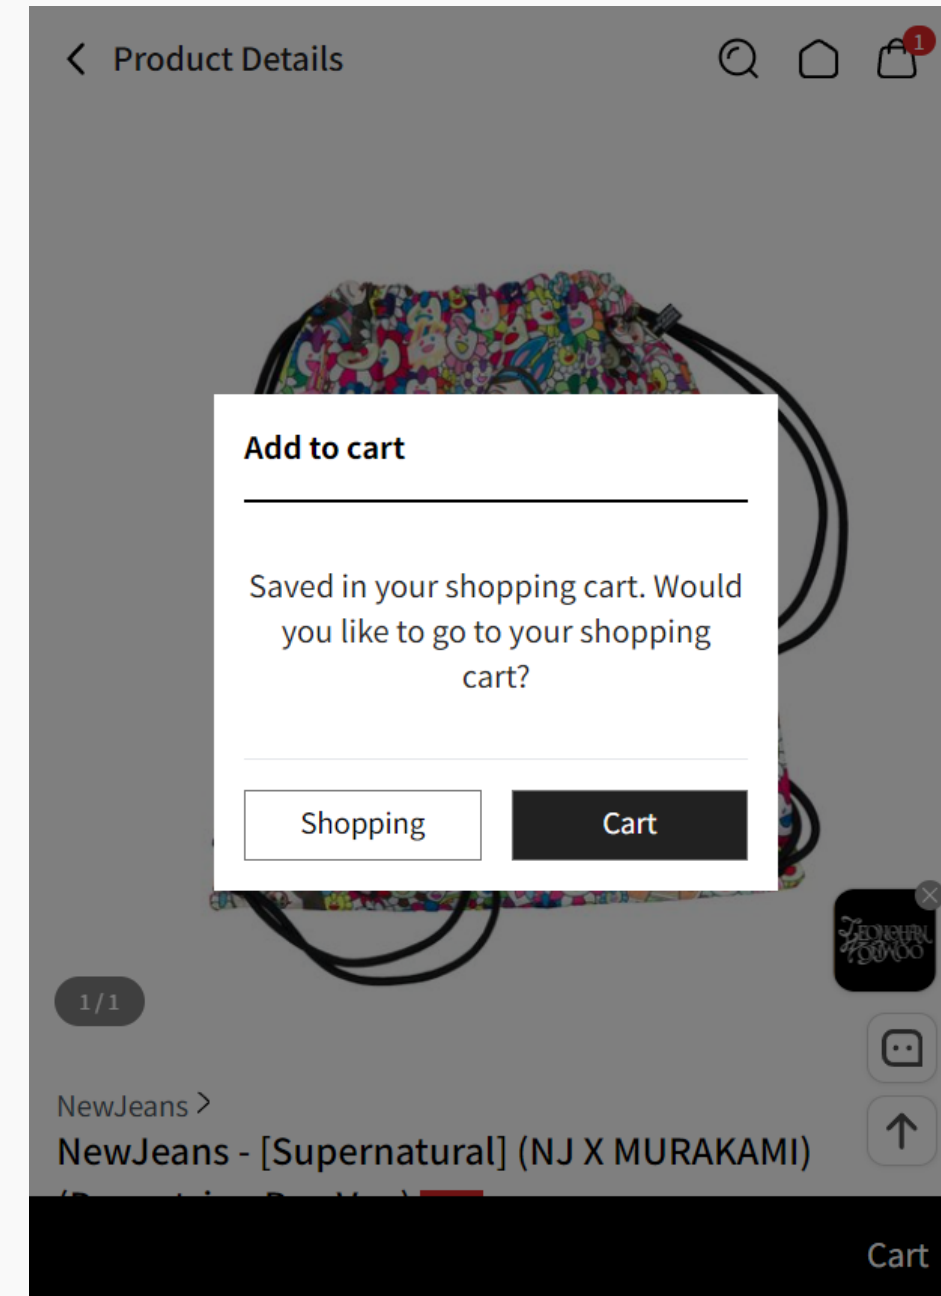

How to buy Product

Ktown4u

1. Click the product.

2. Click the Cart button

3. Check the quantity and click the Cart button.

4. If you want to continue shopping, click the Shopping button. If you want to purchase immediately, click the Cart button.