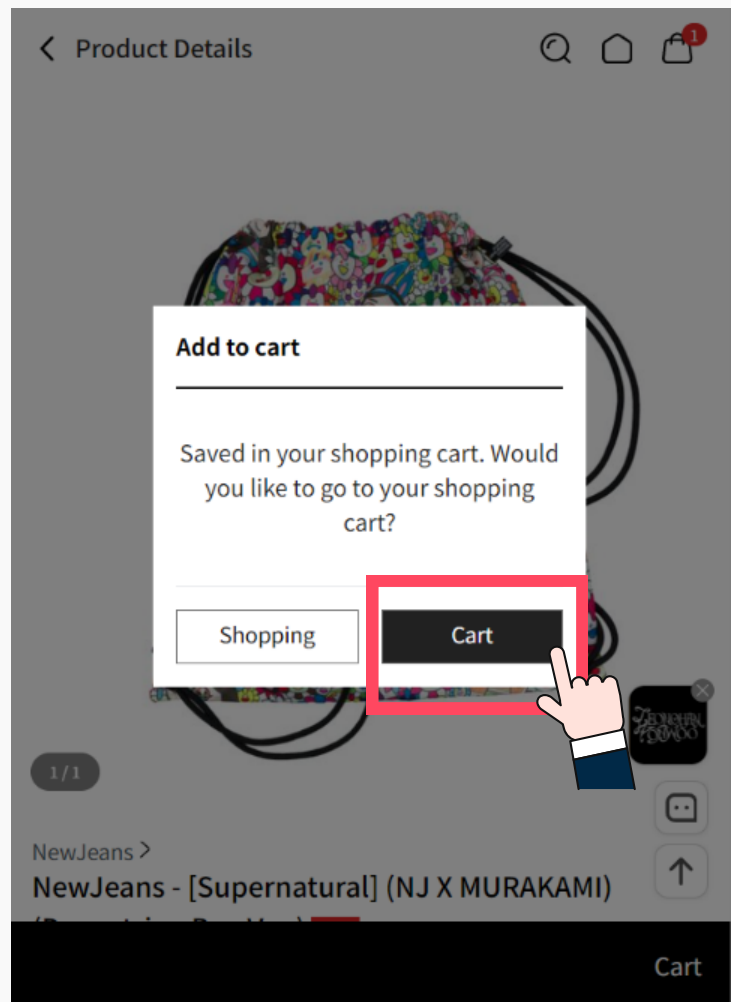

How to buy Product

Ktown4u

1. Click the product.

2. Click the Cart button

3. Check the quantity and click the Cart button.

4. If you want to continue shopping, click the Shopping button. If you want to purchase immediately, click the Cart button.