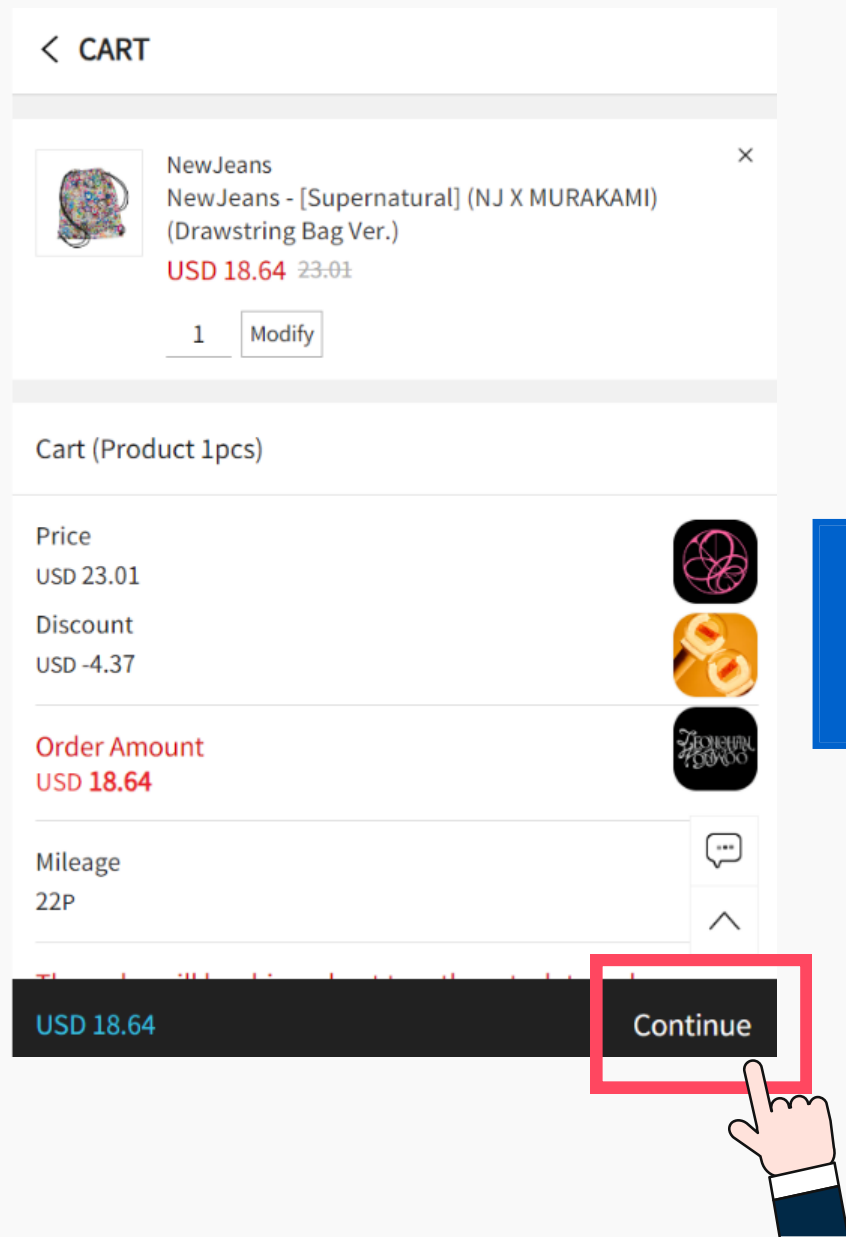

How to buy Product

Ktown4u

1. Click the product.

2. Click the Cart button

3. Check the quantity and click the Cart button.

4. If you want to continue shopping, click the Shopping button. If you want to purchase immediately, click the Cart button.

5. When you click the Cart button, a screen like the one on the right will appear.

*"Mileage 22P" is the amount you will receive for purchasing the item.
(It will be credited in Korean 22 Korea Won, not in 22dollars.)