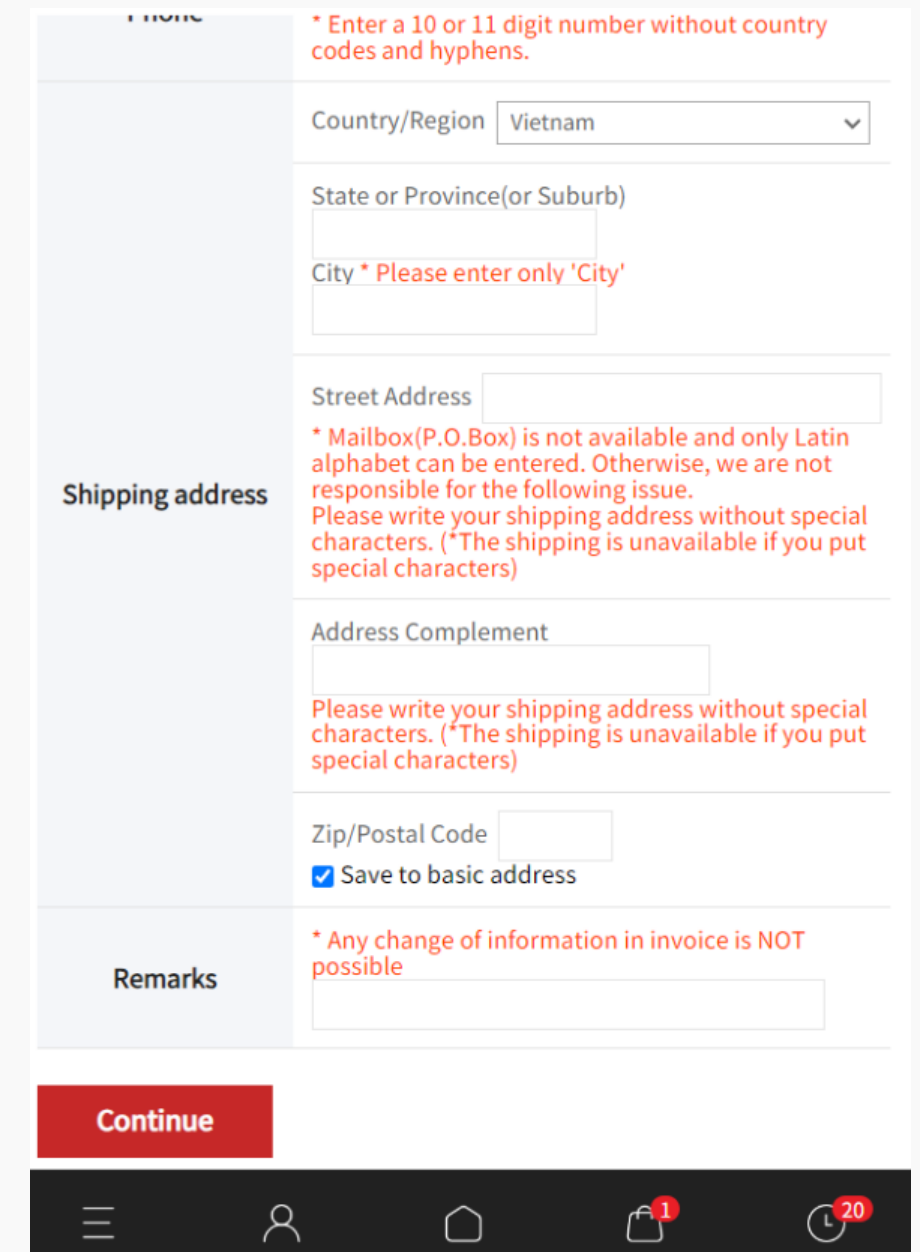

5. When you click the Cart button, a screen like the one on the right will appear.

*"Mileage 22P" is the amount you will receive for purchasing the item.
(It will be credited in Korean 22 Korea Won, not in 22dollars.)

5. Click the Continue button.

6. Fill in your mobile phone number, shipping address, and other details.

* Enter a 10 or 11 digit number without country codes and hyphens.

Country/Region

State or Province(or Suburb)