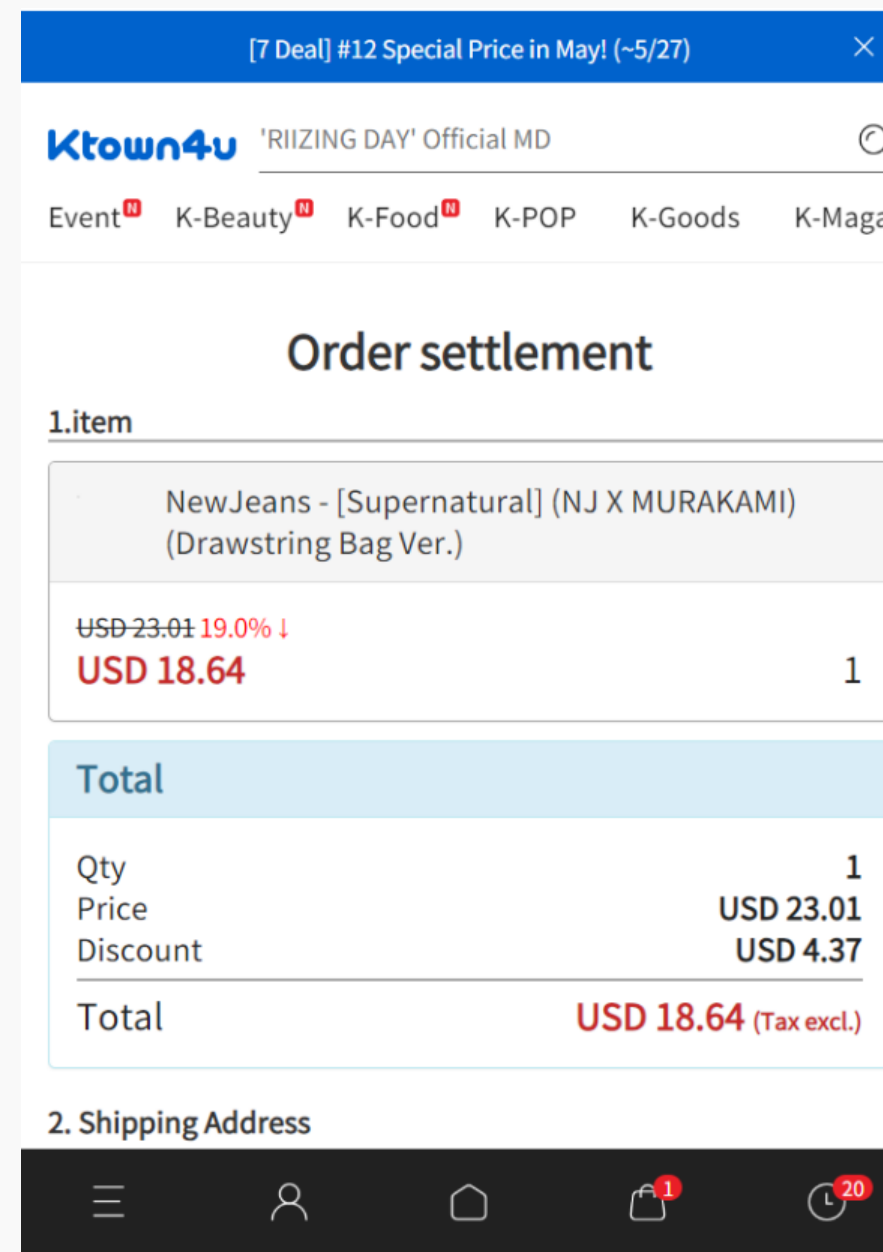

5. Click the Continue button.

6. Fill in your mobile phone number, shipping address, and other details.